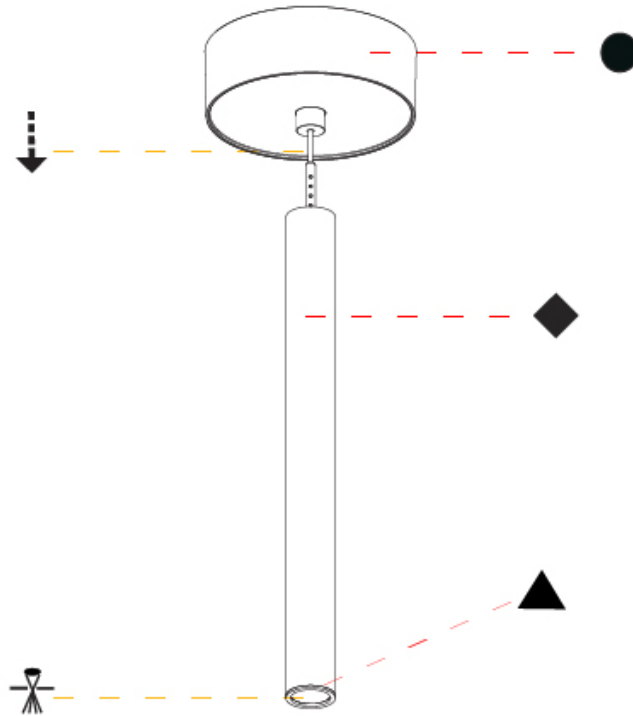

#### OPTICAL

Optic°: 24 / 32 / 58
----------------------

## HANGOVER PLUG SHINE MONOPOINT SURFACE CANOPY SUSPENSION

A30848-

PROJECT \_\_\_\_\_

TYPE \_\_\_\_\_

SPECIFIER \_\_\_\_\_

QUANTITY \_\_\_\_\_

DATE \_\_\_\_\_

A